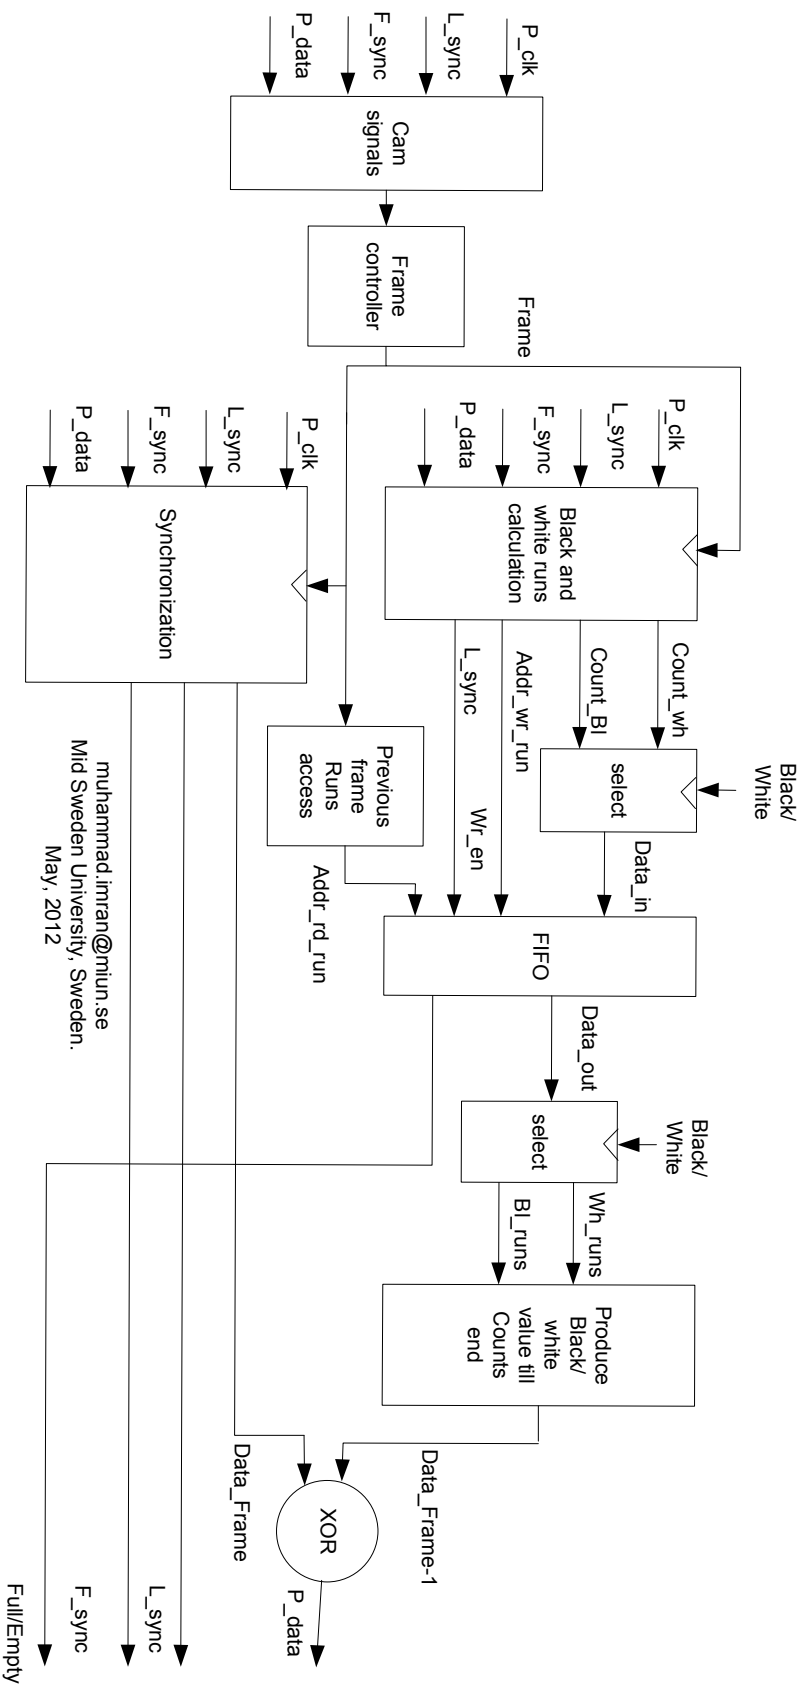

Change coding hardware implementation

muhammad.imran@miun.se
 Mid Sweden University, Sweden.
 May, 2012

Add_rd_run: Address to access
 previous frame data