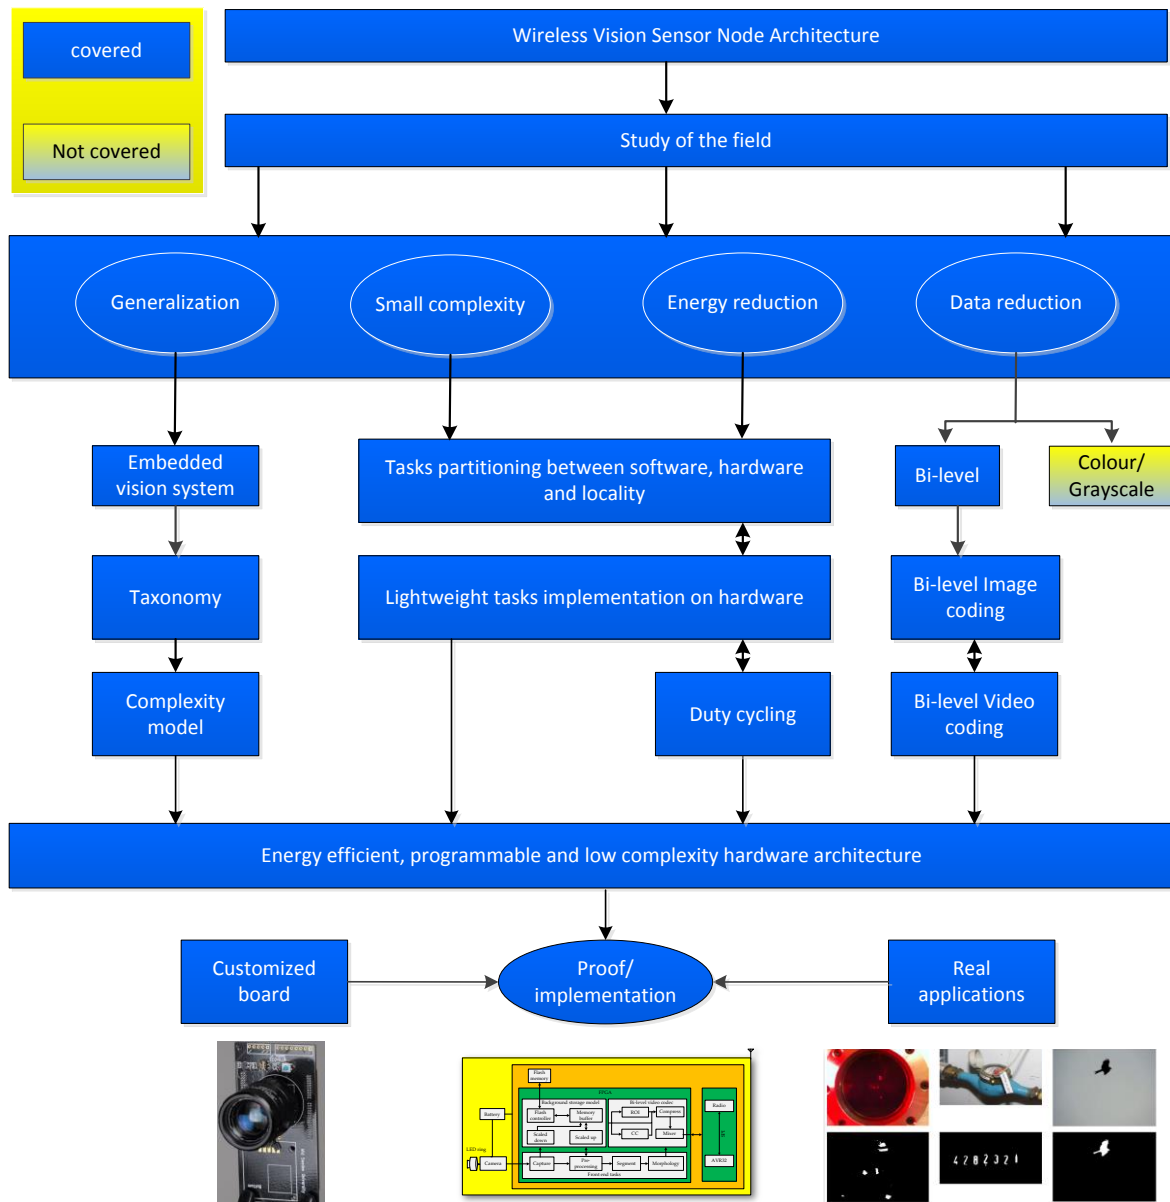

Energy efficient and programmable Architecture for Wireless Vision Sensor Node

Investing in your future

EUROPEAN UNION
European Regional
Development Fund